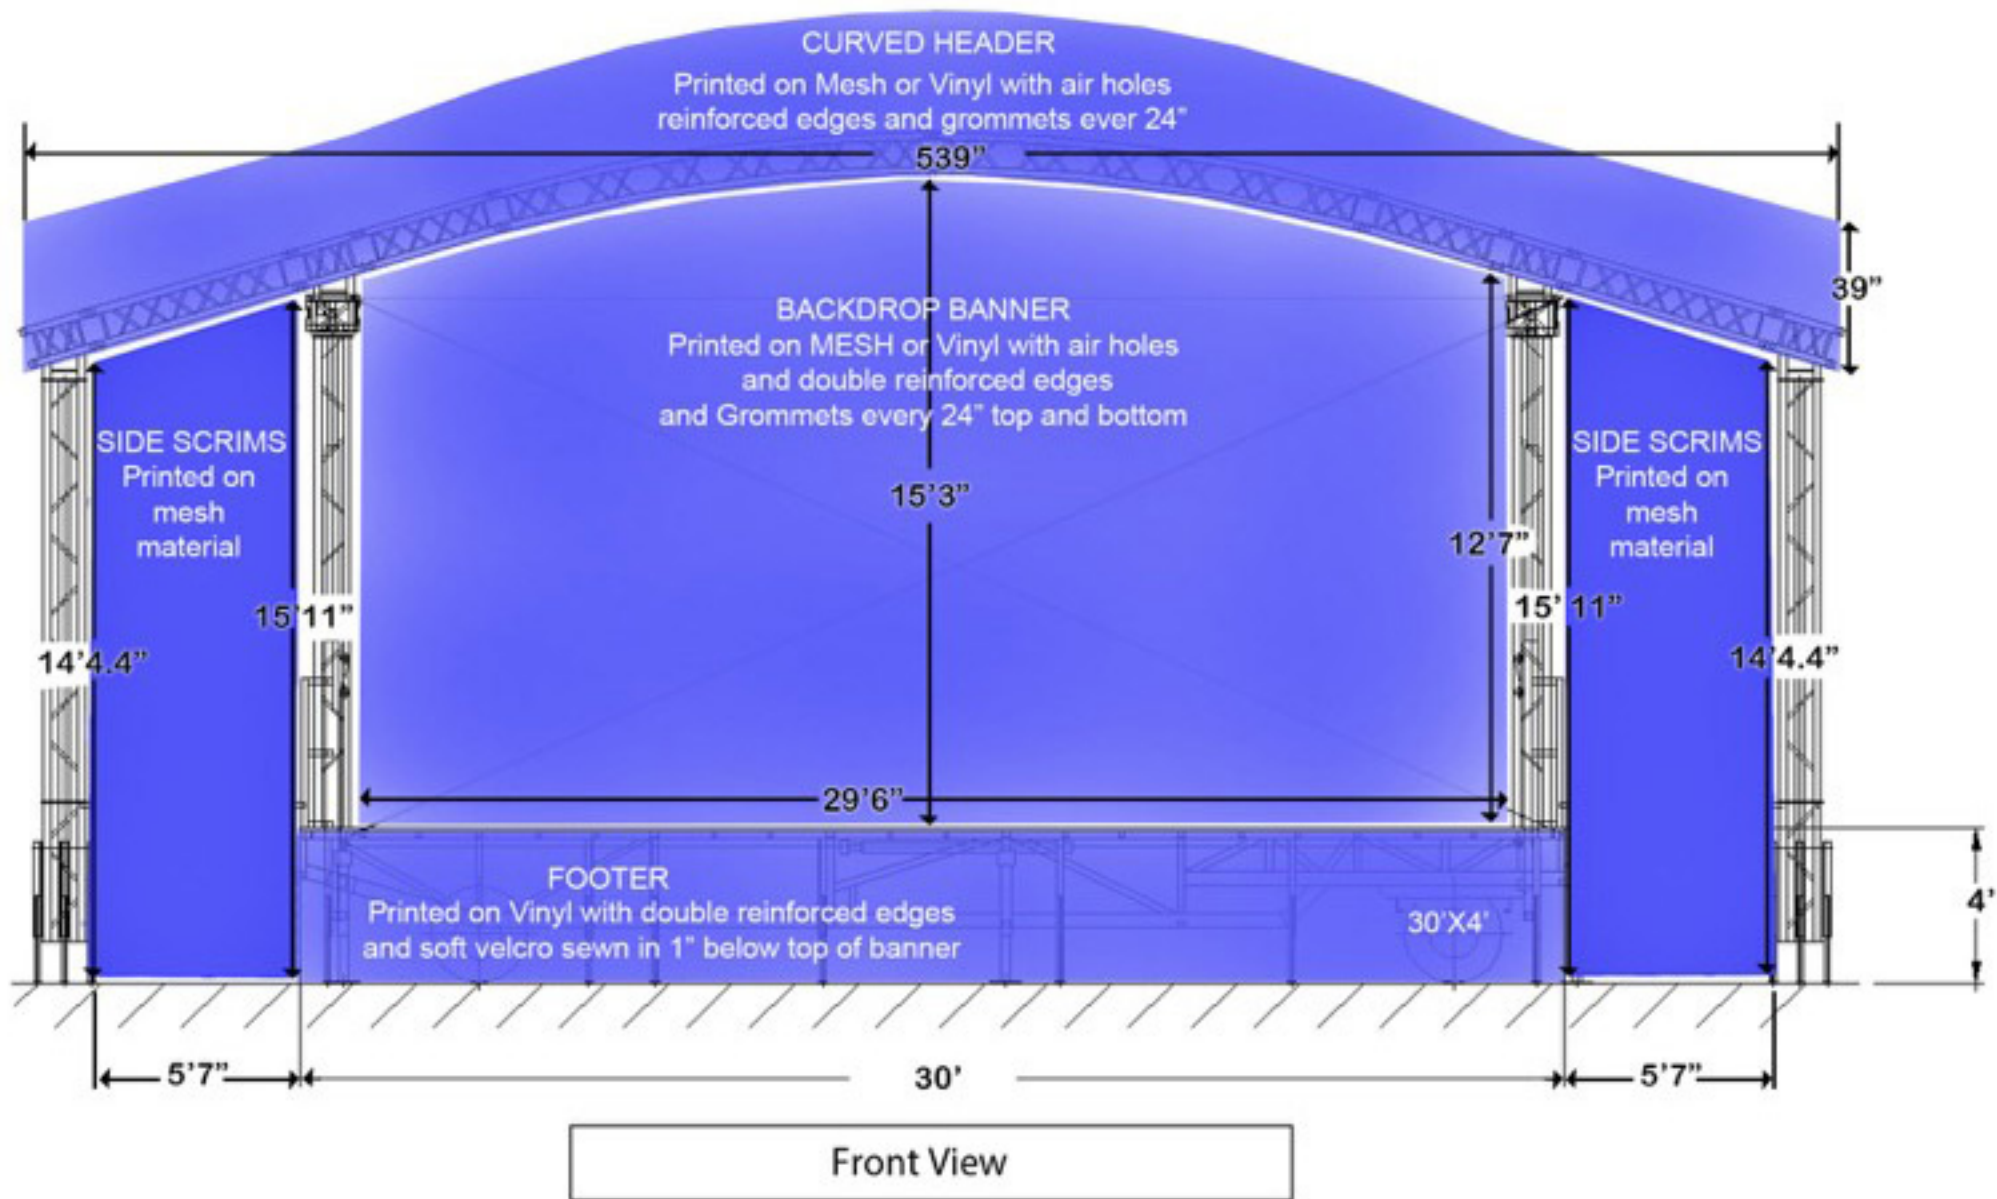

XLR MOBILE STAGE BANNER PLAN